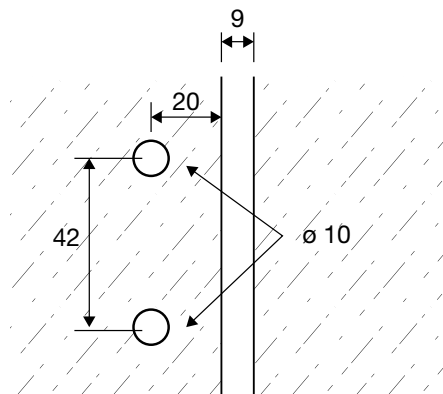

PRODUCT CODE/

FL-GG-SS

PRODUCT TYPE/

**Friction Latch Glass-to-Glass
180° Satin on Satin**

TECHNICAL DETAILS/

- Friction Latch 180° Glass-to-Glass
- Available with lock (FL-GG-PP)
- 316 Stainless Steel
- To suit 8mm - 12mm Glass

AVAILABLE FINISHES/

- Satin
- Polished

GATE PANEL

GATE PANEL

glass hole req. for top and bottom
of glass panel and gate

21 Encore Avenue, Somerton, Victoria Australia 3062

info@framelessdirect.com.au
http://www.framelessdirect.com.au