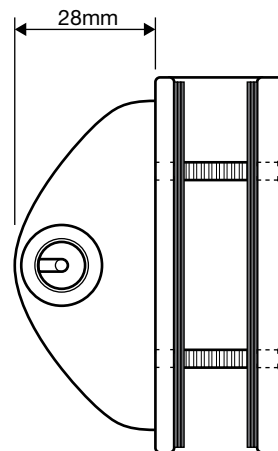

PRODUCT CODE/

FL-GG-SS

PRODUCT TYPE/

**Friction Latch Glass-to-Glass
180° Satin on Satin**

TECHNICAL DETAILS/

- Friction Latch 180° Glass-to-Glass
- Available with lock (FL-GG-PP)
- 316 Stainless Steel
- To suit 8mm - 12mm Glass

AVAILABLE FINISHES/

- Satin
- Polished

GATE PANEL

GATE PANEL

glass hole req. for top and bottom
of glass panel and gate

21 Encore Avenue, Somerton, Victoria Australia 3062

info@framelessdirect.com.au
http://www.framelessdirect.com.au