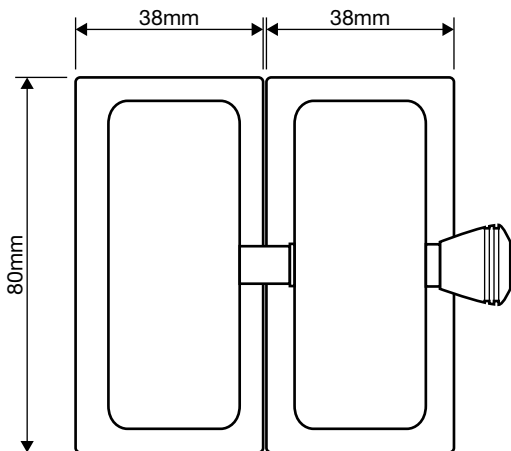

PRODUCT CODE/

FL-GG-SS

PRODUCT TYPE/

**Friction Latch Glass-to-Glass
180° Satin on Satin**

TECHNICAL DETAILS/

- Friction Latch 180° Glass-to-Glass
- Available with lock (FL-GG-PP)
- 316 Stainless Steel
- To suit 8mm - 12mm Glass

AVAILABLE FINISHES/

- Satin
- Polished

GATE PANEL

GATE PANEL

glass hole req. for top and bottom
of glass panel and gate

21 Encore Avenue, Somerton, Victoria Australia 3062

info@framelessdirect.com.au
http://www.framelessdirect.com.au