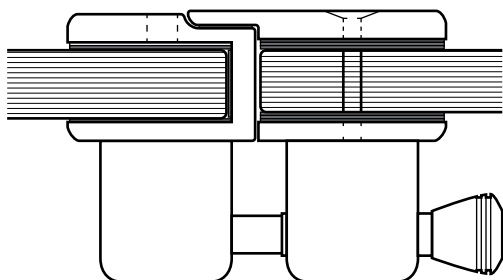

PRODUCT CODE/

FL-GG-SS

PRODUCT TYPE/

**Friction Latch Glass-to-Glass
180° Satin on Satin**

TECHNICAL DETAILS/

- Friction Latch 180° Glass-to-Glass
- Available with lock (FL-GG-PP)
- 316 Stainless Steel
- To suit 8mm - 12mm Glass

AVAILABLE FINISHES/

- Satin
- Polished

GATE PANEL

GATE PANEL

glass hole req. for top and bottom
of glass panel and gate

21 Encore Avenue, Somerton, Victoria Australia 3062

info@framelessdirect.com.au
http://www.framelessdirect.com.au